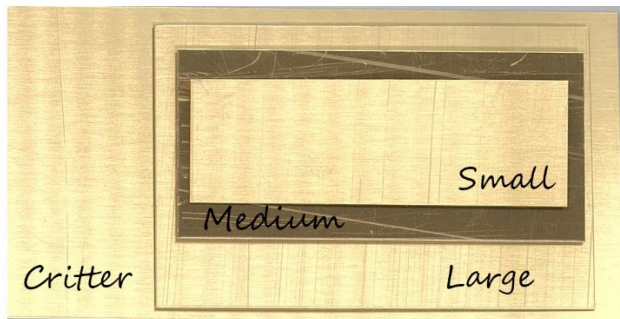

The Legacy Tree

On each side of the Amato Theater for the Performing Arts, Artist Sharron April has painted a stand of Birch Trees complete with a rock wall and woodland critters.

Become part of The Legacy Tree by purchasing an engraved plaque placed as a Leaf or Rock.

There are only 10 (ten) Woodland Critters available so do not hesitate!

Small Plaque: 3 x 1 inches
 Medium Plaque : 3.5 x 1.5 inches
 Large Plaque: 3.5 x 2.25 inches
 Woodland Critter: 5 x 2.5 inches

All Proceeds from the plaques will go to continued Theater Improvements.